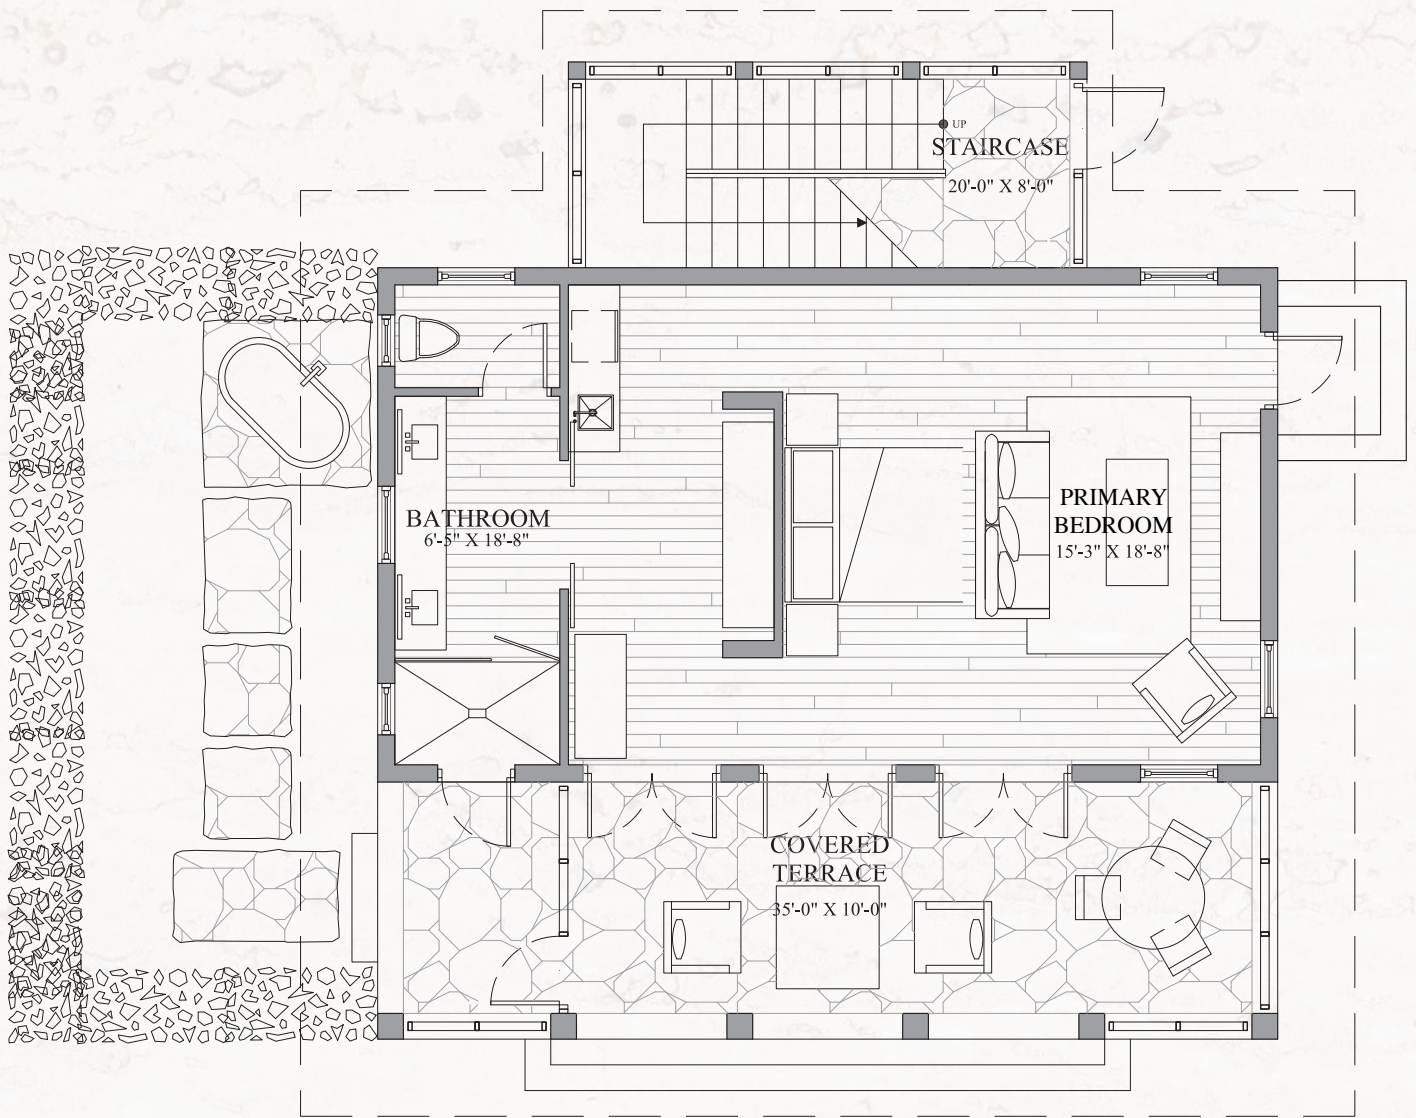

BRILAND CLUB
HARBOUR ISLAND

GARDEN COTTAGES
First Floor

GARDEN COTTAGE | FIRST FLOOR PLAN | 1 BEDROOM, 1 BATH | 700 INTERIOR SF | 350 TERRACE SF

BRILAND CLUB
HARBOUR ISLAND

BrilandClub.com

1.888.481.4983

LATITUDE: 25.5001° N LONGITUDE: 76.6341° W

HARBOUR ISLAND, THE BAHAMAS