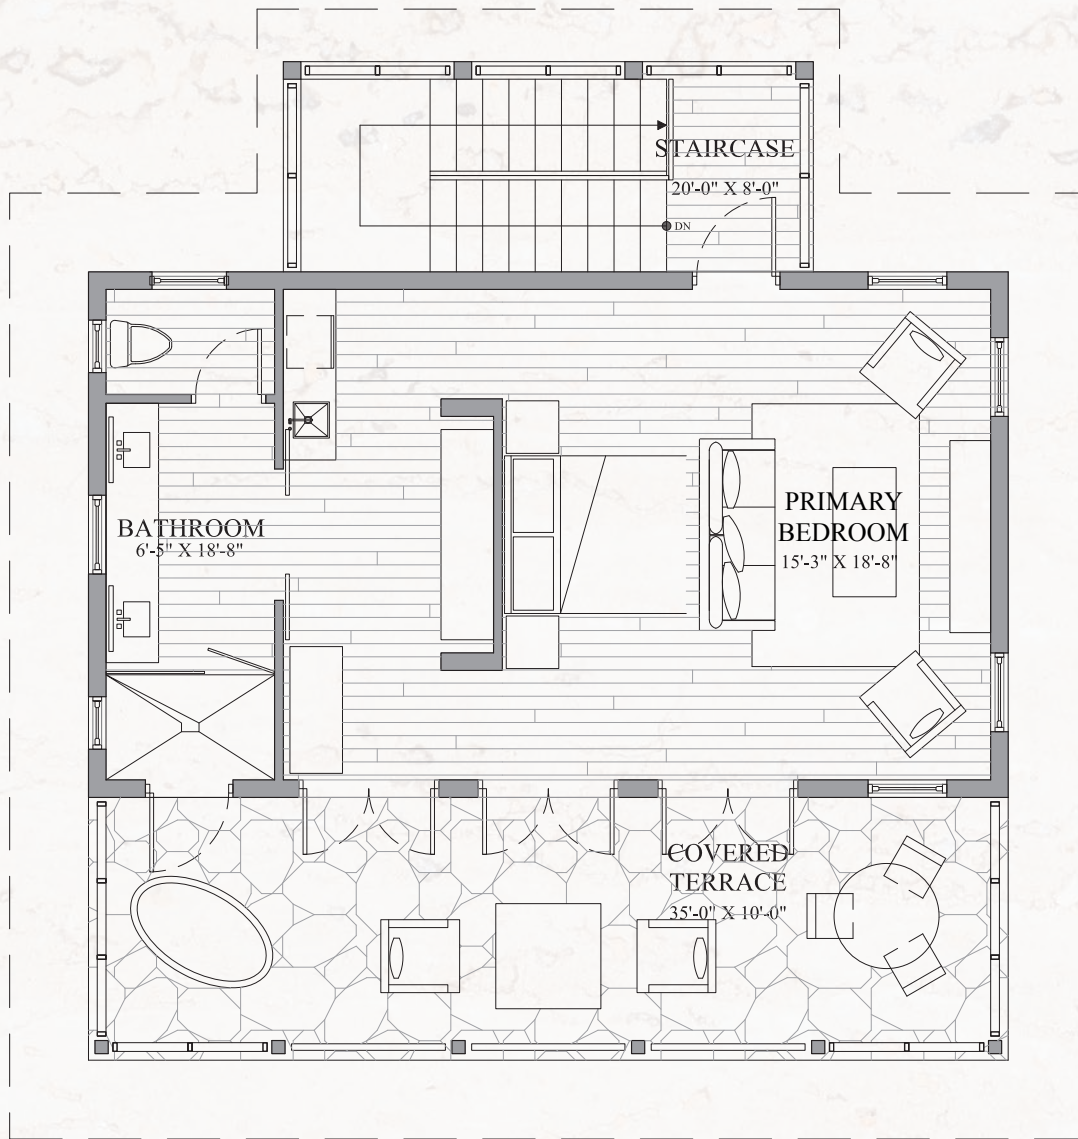

**BRILAND CLUB**  
HARBOUR ISLAND

**GARDEN COTTAGES**  
Second Floor

GARDEN COTTAGE | SECOND FLOOR PLAN | 1 BEDROOM, 1 BATH | 700 INTERIOR SF | 350 TERRACE SF

**BRILAND CLUB**  
HARBOUR ISLAND

[BrilandClub.com](http://BrilandClub.com)

1.888.481.4983

LATITUDE: 25.5001° N LONGITUDE: 76.6341° W

HARBOUR ISLAND, THE BAHAMAS